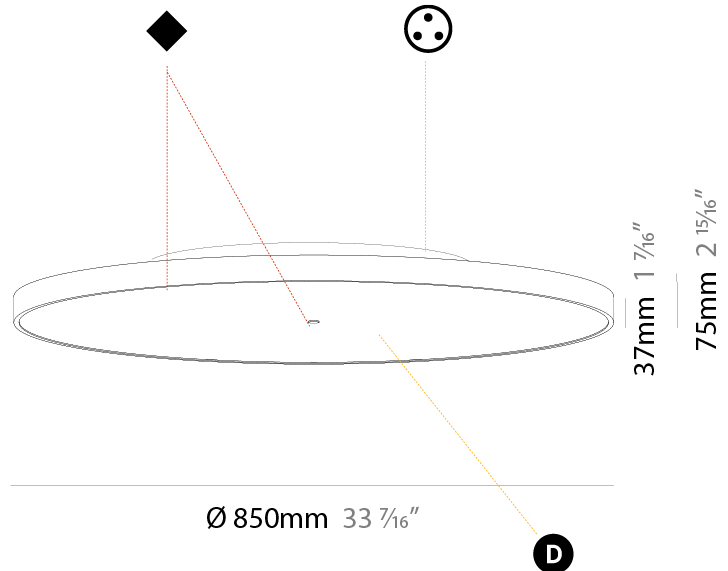

GENERAL

Series: Sign Diva
Subseries: Sign Diva
Partner: Prolicht
Division: Architectural
Installation: Surface
Product Type: Ceiling Surface
Mounting Location: Ceiling
Light Distribution: Direct / Indirect

PHYSICAL

Shape: Round
Diameter (mm): 850
Diameter (in): 33 7/16
Height (mm): 75
Height (in): 2 15/16
Weight (kg): 12.906
Weight (lbs): 28.453
Diffuser: Direct - PMMA - Opal/Micro-Prism/Sparkling Secret/Vintage Industrial with Shine Ring / Indirect - White/Yellow/Orange/Red/Blue/Green
Fixture Finish: SSR / BKV / CWI / CRY / HAB / UFT / ITA / RUA / FTG / MYG / LOD / PUS / FRO / FUP / KIA / POP / BLS / SPG / MEY / GOH / CHC / COM / ABZ / JAG / OBR / MOS / ROR
Fixture Material: PMMA / Extruded Aluminum / Steel

ELECTRICAL

Lamp Type: LED (Zhaga Standard)
Input Wattage (W): 96.8
Total Output Wattage (W): 76.8
Dimming: Tri-Mode (Non-Dimming and Phase Dimming (120Vac only) and 0-10V Dimming)
Driver Included: Yes
Driver Location: Integrated
Driver Type: Constant Current - Universal
Driver Class: Class 2
Input Voltage (V): 120 - 277
Constant Current (MA): 600

LED

Color Temperature (*K): 3000 / 3500 / 4000
Max. Delivered Lumen (lm): 11160 / 11388 / 11620
CRI: >90 CRI
Lamp Life (hrs): 50000

OPTICAL

RATINGS AND CERTIFICATIONS

Certified By: Certified for North American Standards
IP rating: IP20