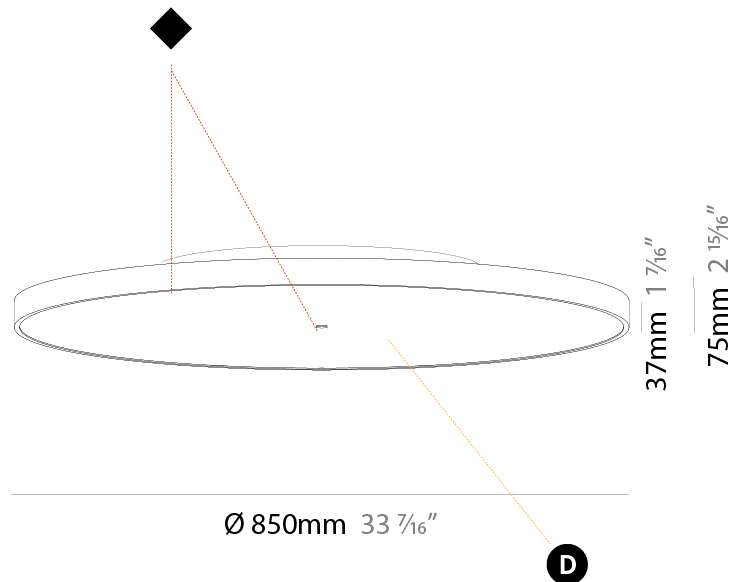

GENERAL

Series: Sign Diva
Subseries: Sign Diva
Partner: Prolicht
Division: Architectural
Installation: Surface
Product Type: Ceiling Surface
Mounting Location: Ceiling
Light Distribution: Direct

PHYSICAL

Shape: Round
Diameter (mm): 850
Diameter (in): 33 7/16
Height (mm): 75
Height (in): 2 15/16
Weight (kg): 12.925
Weight (lbs): 28.495
Diffuser: PMMA - Opal/Micro-Prism/Sparkling Secret/Vintage Industrial with Shine Ring
Fixture Finish: SSR / BKV / CWI / CRY / HAB / UFT / ITA / RUA / FTG / MYG / LOD / PUS / FRO / FUP / KIA / POP / BLS / SPG / MEY / GOH / CHC / COM / ABZ / JAG / OBR / MOS / ROR
Fixture Material: PMMA / Extruded Aluminum / Steel

ELECTRICAL

Lamp Type: LED (Zhaga Standard)
Input Wattage (W): 96.8
Total Output Wattage (W): 76.8
Dimming: Tri-Mode (Non-Dimming and Phase Dimming (120Vac only) and 0-10V Dimming)
Driver Included: Yes
Driver Location: Integrated
Driver Type: Constant Current - Universal
Driver Class: Class 2
Input Voltage (V): 120 - 277
Constant Current (MA): 600

LED

Color Temperature (°K): 3000 / 3500 / 4000
Max. Delivered Lumen (lm): 11160 / 11388 / 11620
CRI: >90 CRI
Lamp Life (hrs): 50000

OPTICAL

RATINGS AND CERTIFICATIONS

Certified By: Certified for North American Standards
IP rating: IP20