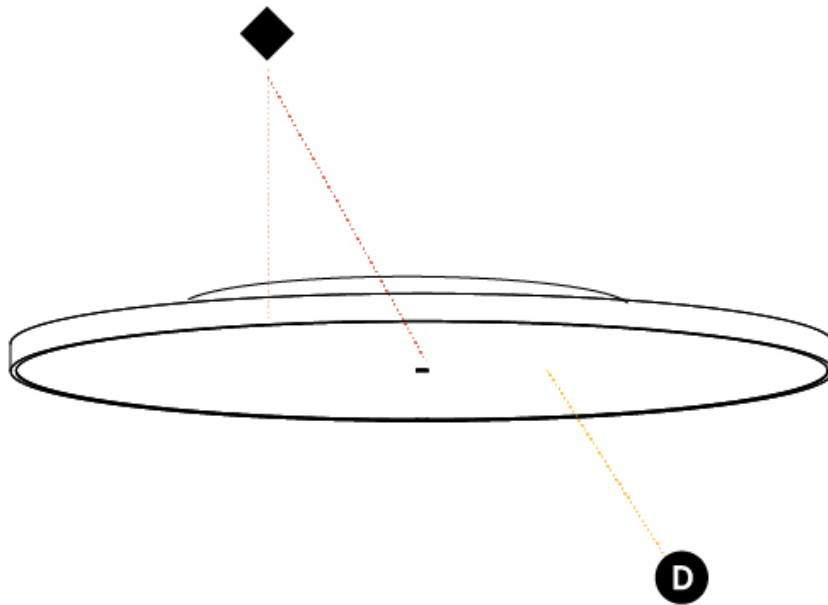

## SIGN DIVA SURFACE

A3D094-

PROJECT

TYPE

SPECIFIER

QUANTITY

DATE