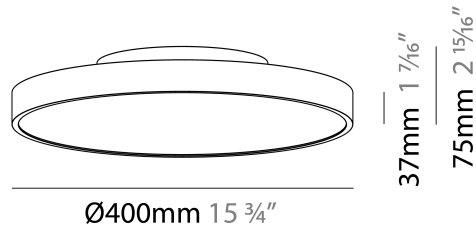

GENERAL

Series: Sign Diva
Subseries: Sign Diva
Partner: Prolicht
Division: Architectural
Installation: Surface
Product Type: Ceiling Surface
Mounting Location: Ceiling
Light Distribution: Direct / Indirect

PHYSICAL

Shape: Round
Diameter (mm): 400
Diameter (in): 15 3/4
Height (mm): 75
Height (in): 2 15/16
Weight (kg): 2.302
Weight (lbs): 5.075
Diffuser: Direct - PMMA - Opal/Micro-Prism/Sparkling Secret/Vintage Industrial with Shine Ring / Indirect - White/Yellow/Orange/Red/Blue/Green
Fixture Finish: SSR / BKV / CWI / CRY / HAB / UFT / ITA / RUA / FTG / MYG / LOD / PUS / FRO / FUP / KIA / POP / BLS / SPG / MEY / GOH / CHC / COM / ABZ / JAG / OBR / MOS / ROR
Fixture Material: PMMA / Extruded Aluminum / Steel

ELECTRICAL

Lamp Type: LED (Zhaga Standard)
Input Wattage (W): 19.8
Total Output Wattage (W): 16
Dimming: Tri-Mode (Non-Dimming and Phase Dimming (120Vac only) and 0-10V Dimming)
Driver Included: Yes
Driver Location: Integrated
Driver Type: Constant Current - Universal
Driver Class: Class 2
Input Voltage (V): 120 - 277
Constant Current (MA): 500

LED

Color Temperature (*K): 3000 / 3500 / 4000
Max. Delivered Lumen (lm): 2280 / 2313 / 2360
CRI: >90 CRI
Lamp Life (hrs): 50000

OPTICAL

RATINGS AND CERTIFICATIONS

Certified By: Certified for North American Standards
IP rating: IP20