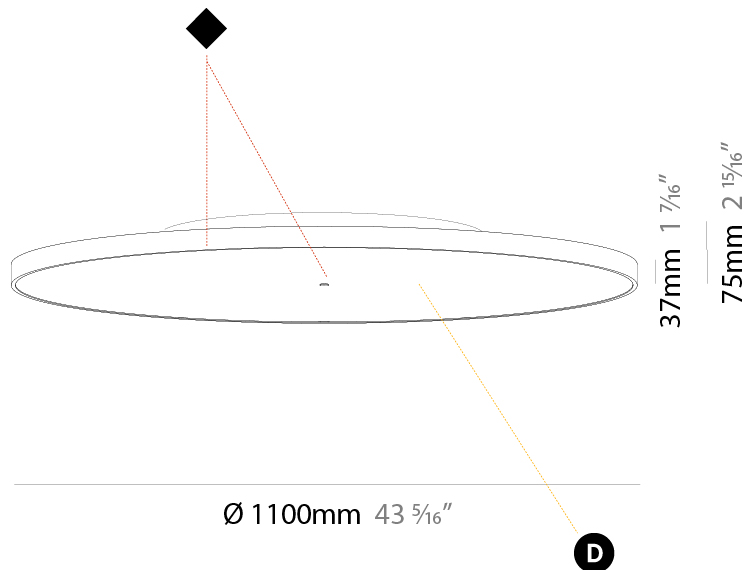

GENERAL

Series: Sign Diva
Subseries: Sign Diva
Partner: Prolicht
Division: Architectural
Installation: Surface
Product Type: Ceiling Surface
Mounting Location: Ceiling
Light Distribution: Direct

PHYSICAL

Shape: Round
Diameter (mm): 1100
Diameter (in): 43 5/16
Height (mm): 75
Height (in): 2 15/16
Weight (kg): 18.324
Weight (lbs): 40.397
Diffuser: PMMA - Opal/Micro-Prism/Sparkling Secret/Vintage Industrial with Shine Ring
Fixture Finish: SSR / BKV / CWI / CRY / HAB / UFT / ITA / RUA / FTG / MYG / LOD / PUS / FRO / FUP / KIA / POP / BLS / SPG / MEY / GOH / CHC / COM / ABZ / JAG / OBR / MOS / ROR
Fixture Material: PMMA / Extruded Aluminum / Steel

ELECTRICAL

Lamp Type: LED (Zhaga Standard)
Input Wattage (W): 169.4
Total Output Wattage (W): 134
Dimming: Tri-Mode (Non-Dimming and Phase Dimming (120Vac only) and 0-10V Dimming)
Driver Included: Yes
Driver Location: Integrated
Driver Type: Constant Current - Universal
Driver Class: Class 2
Input Voltage (V): 120 - 277
Constant Current (MA): 600

LED

Color Temperature (°K): 3000 / 3500 / 4000
Max. Delivered Lumen (lm): 19520 / 19933 / 20340
CRI: >90 CRI
Lamp Life (hrs): 50000

OPTICAL

RATINGS AND CERTIFICATIONS

Certified By: Certified for North American Standards
IP rating: IP20